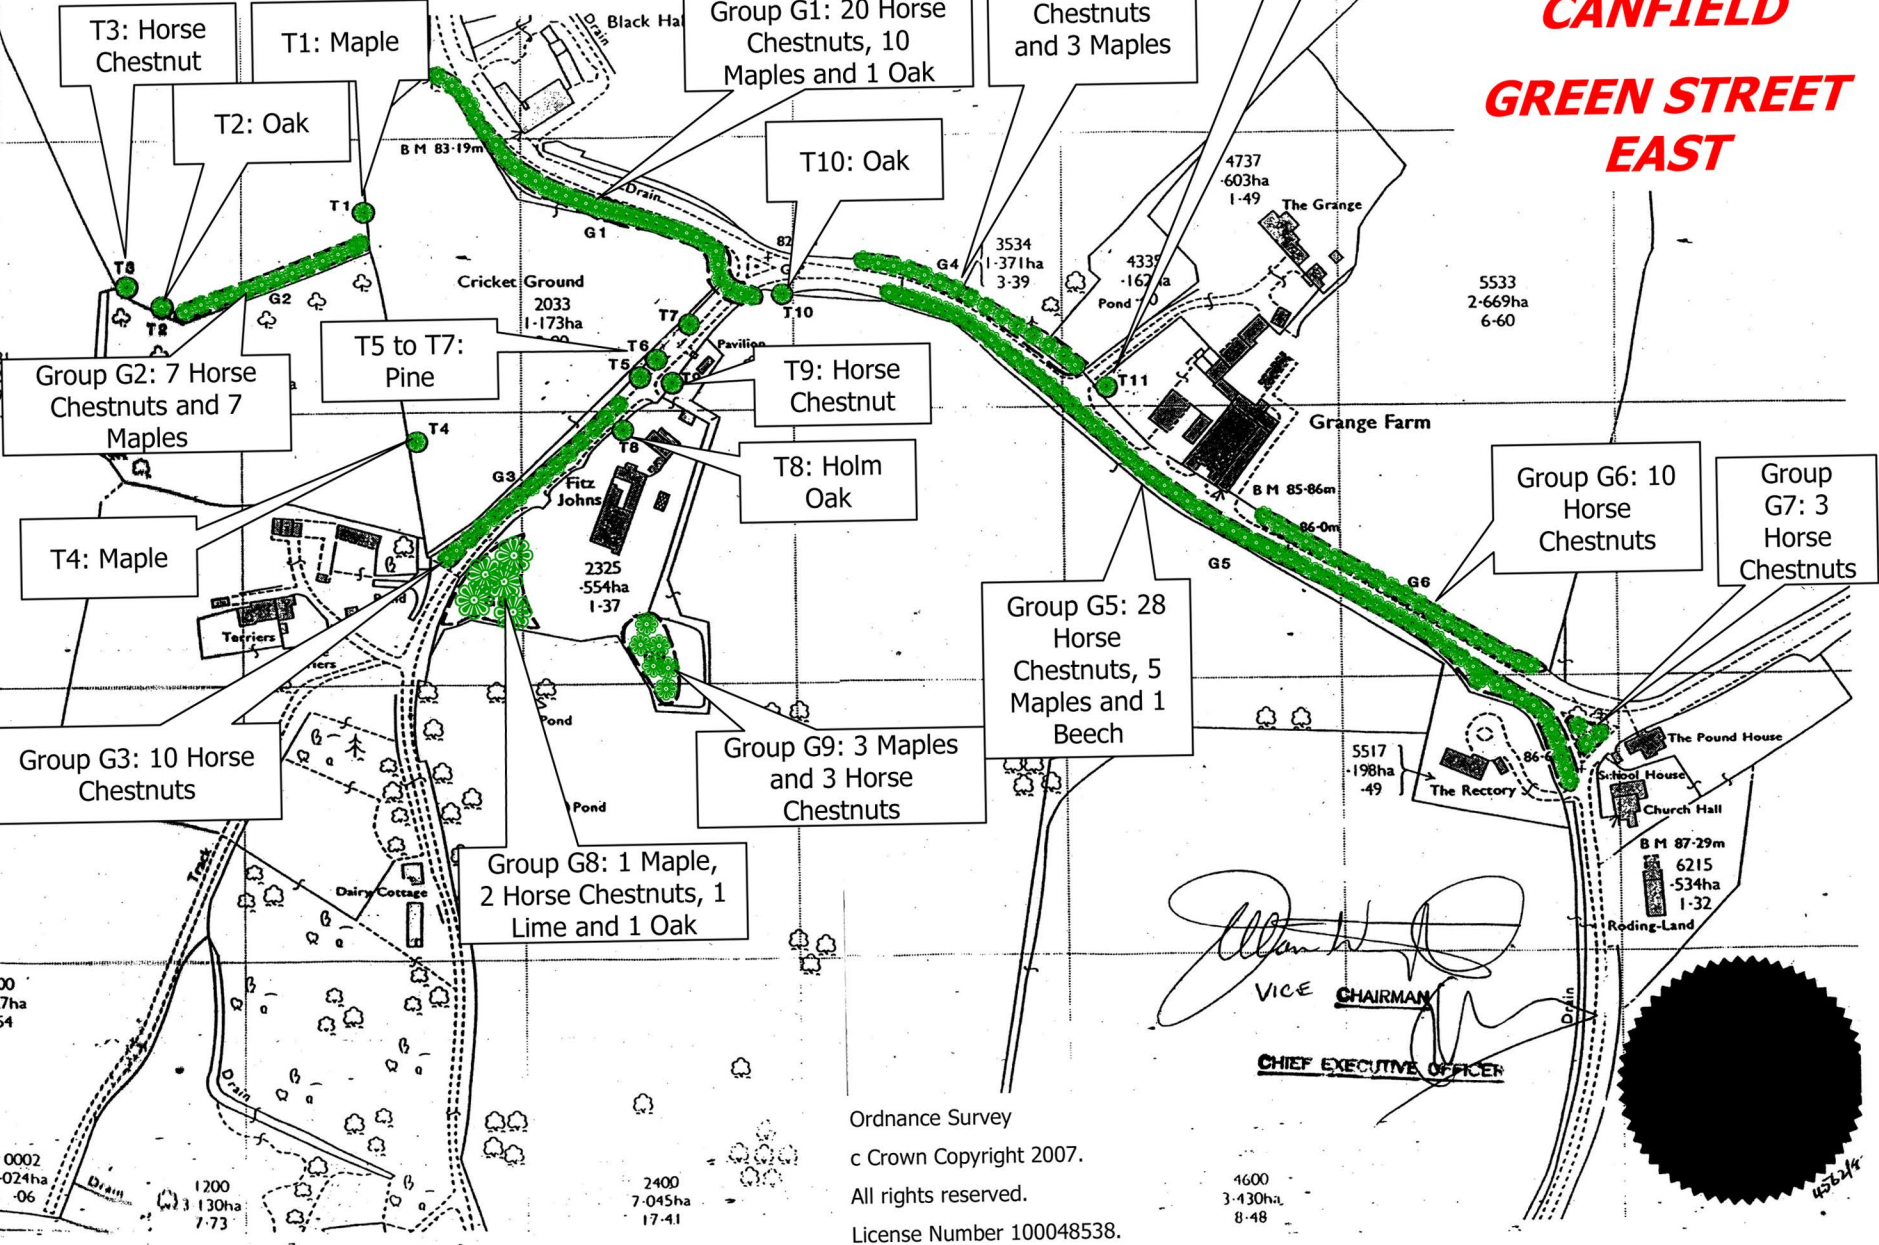

Uttlesford District Council
 Tree Preservation Order No 3/91
 (Great Canfield)

**TREE PRESERVATION
 ORDERS**

**GREAT
 CANFIELD
 GREEN STREET
 EAST**

T3: Horse Chestnut

T1: Maple

Group G1: 20 Horse Chestnuts, 10 Maples and 1 Oak

Group G4: 7 Horse Chestnuts and 3 Maples

T11: Maple

T2: Oak

T10: Oak

Group G2: 7 Horse Chestnuts and 7 Maples

T5 to T7: Pine

T9: Horse Chestnut

T4: Maple

T8: Holm Oak

Group G6: 10 Horse Chestnuts

Group G7: 3 Horse Chestnuts

Group G5: 28 Horse Chestnuts, 5 Maples and 1 Beech

Group G3: 10 Horse Chestnuts

Group G9: 3 Maples and 3 Horse Chestnuts

Group G8: 1 Maple, 2 Horse Chestnuts, 1 Lime and 1 Oak